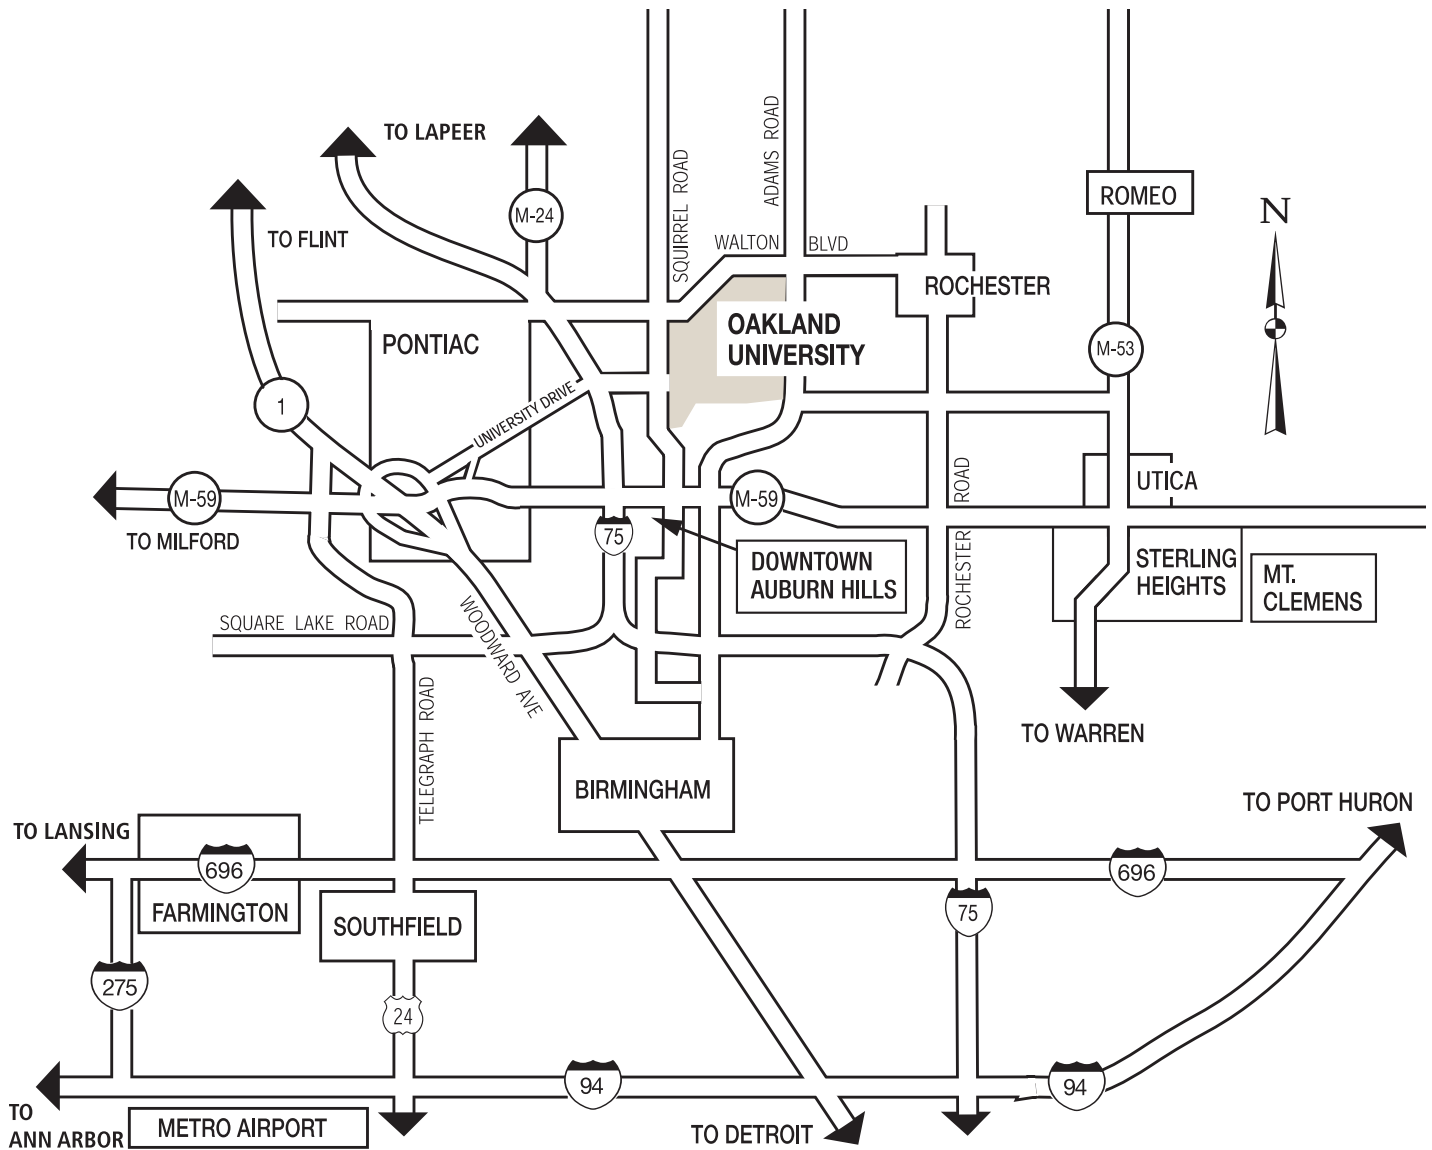

Grounded in teaching, service and research, Oakland University offers more than 240 degree and certificate programs to aspiring minds at its large campus in southeast Michigan. OU's distinctive educational approach connects more than 16,000 students and more than 132,000 alumni to the unique and diverse opportunities within the region and beyond. OU students are given what they need to build a solid academic foundation to be prepared for unlimited possibilities.

The University is organized into the College of Arts and Sciences; the schools of Business Administration; Education and Human Services; Engineering and Computer Science; Health Sciences; Music, Theatre and Dance; Nursing; The Honors College; and the Oakland University William Beaumont School of Medicine.